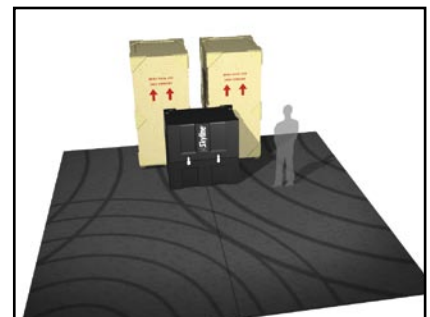

Skyline Genuine Graphics command attention! From massive fabric structures, banners and ceilings to simple kiosk signage, we help you stand out from the clutter.

Packs Small to Save Money

Get all the impact without unrealistic operating costs. Skyline products pack down efficiently to maximize your event ROI.

Skyline Tube system works seamlessly with other Skyline systems to provide a complete - and effective - exhibit solution.

Modular exhibits efficiently reconfigure to fit smaller booth spaces, giving you flexibility.

Save on operating costs like shipping, drayage and storage! Excluding counters, this island exhibit fits in just 3 crates.

Skyline Fabric Graphics – the Industry’s Hottest Look
Get mass and ‘pop’ without bulk or weight. Durable fabric graphics – both sheer and opaque – are exciting, inviting and ultra lightweight.

Slotted Tube Accessories

Graphics and Lighting

Highlight your message. Graphic panels and lights easily attach on any of four sides at any height.

Flat Screen Mount

Presentations are an effective way to communicate your brand or products. Integrated wire management provides a streamlined look.