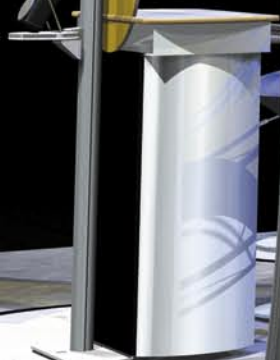

MOO AUDIO

WORKSTATIONS

DIGITAL

BETWEEN THE

RIGHT

MOO AUDIO

MOO AUDIO