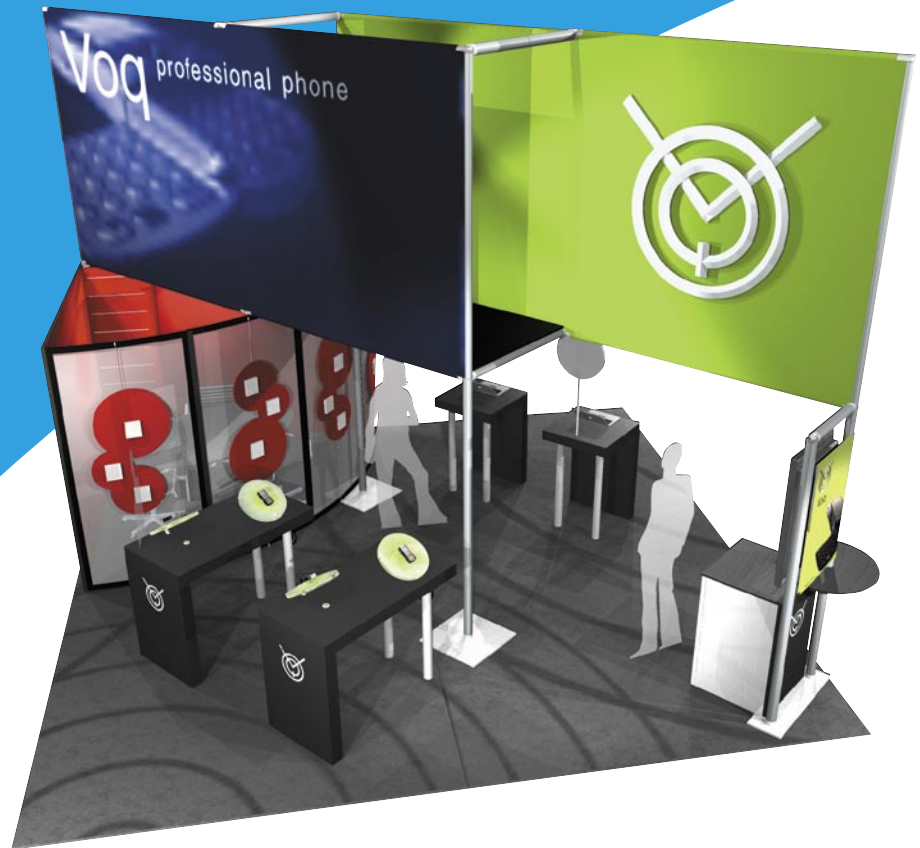

Skyline Genuine Graphics command attention! From massive fabric structures, banners and ceilings to simple kiosk signage, we help you stand out from the clutter.

Packs Small to Save Money

Get all the impact without unrealistic operating costs. Skyline products pack down efficiently to maximize your event ROI.

Skyline Tube system works seamlessly with other Skyline systems to provide a complete - and effective - exhibit solution.

Modular exhibits efficiently reconfigure to fit smaller booth spaces, giving you flexibility.

Tube System allows you to build with sweeping curves and large circular graphics for a look that's distinct and inviting. Go beyond square architecture and create an exhibit your audience will remember.

Slotted Tube Accessories

Graphics and Lighting

Highlight your message. Graphic panels and lights easily attach on any of four sides at any height.

Flat Screen Mount

Presentations are an effective way to communicate your brand or products. Integrated wire management provides a streamlined look.